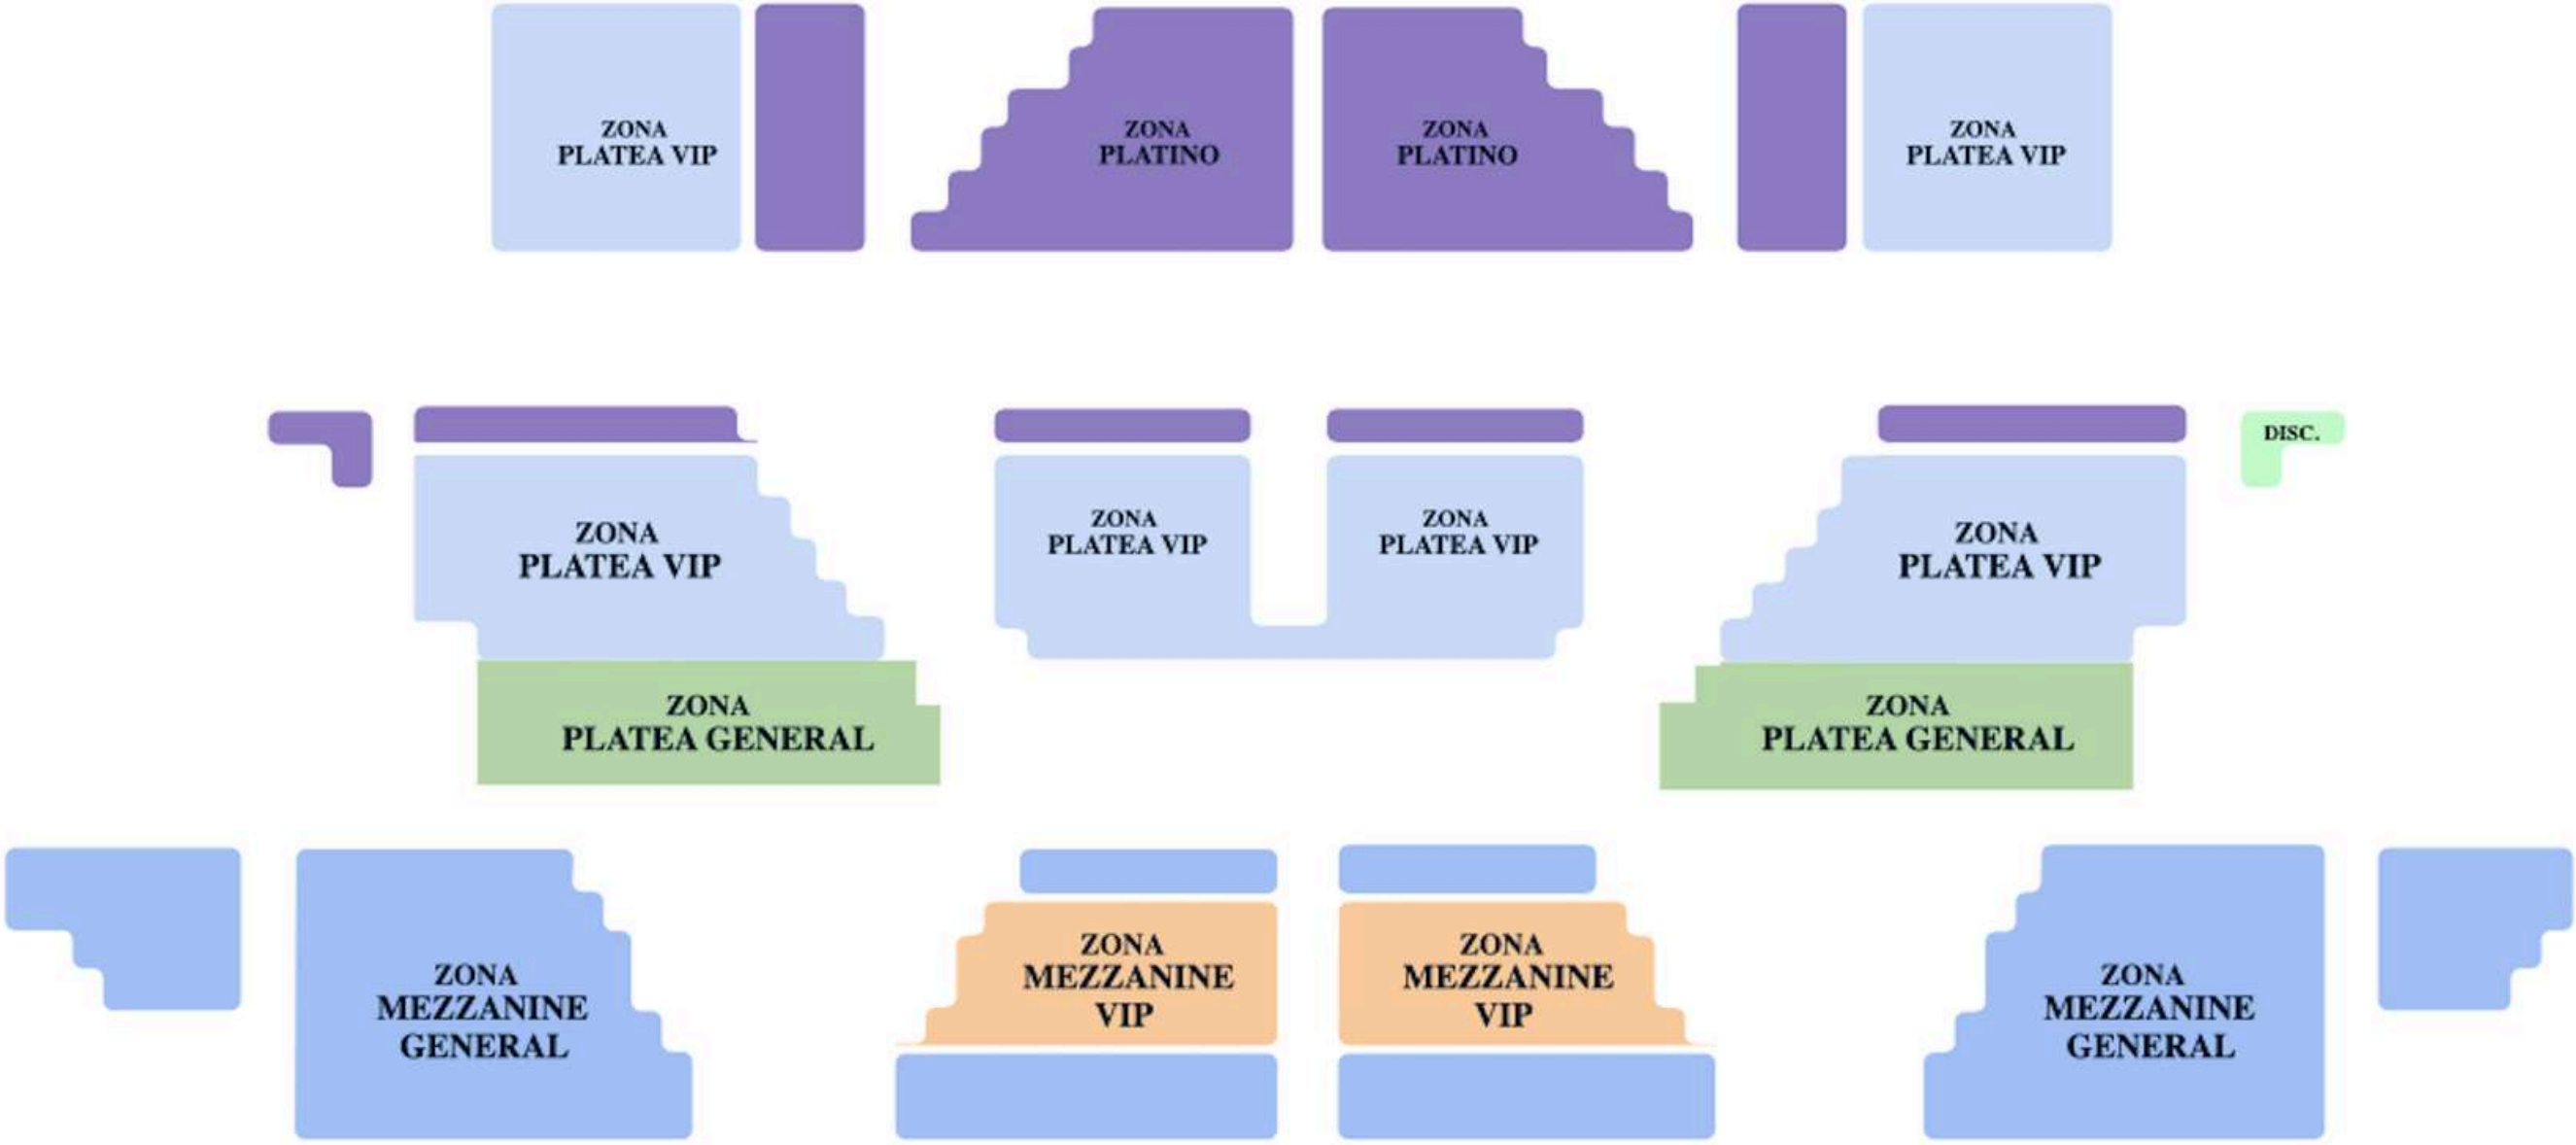

Teatro Peruano Japonés
Av. Gregorio Escobedo 803 - Jesús María

ESCENARIO